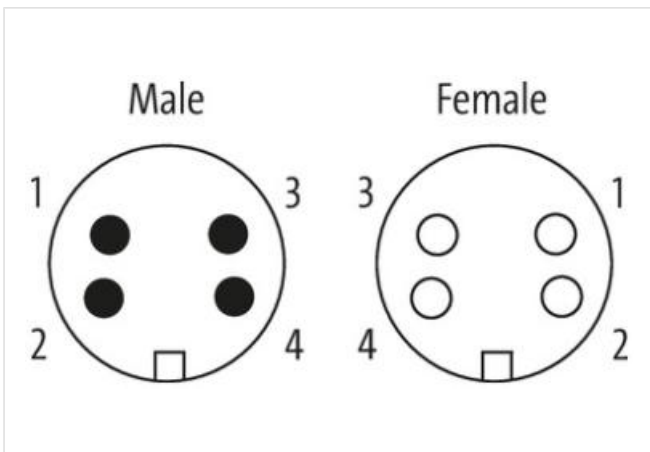

Mini (7/8) 4 pole, Male (Ext.) 0°/Female 0°

PUR 4x1.5 (4x16AWG) bk UL/CSA

Male straight – female straight

7/8" – 7/8", 4-pole

Power cable

USA

Further cable lengths on request.

Plastic housings with good resistance against chemicals and oils.

The resistance to aggressive media should be individually tested for your application. Further details on request.

[Link til produkt](#)

Illustrasjon

Produktet kan avvike fra bildet

Cable length 20 m

Side 1

Tightening torque 1,5 Nm
 Family construction form 7/8"
 Thread 7/8"
 Width across flats SW24

Side 2

Tightening torque 1,5 Nm
 Thread 7/8"

Handelsinformasjon

ECLASS-6.0 27279218
 ECLASS-7.0 27279218
 ECLASS-8.0 27279218
 ECLASS-9.0 27060311
 ECLASS-10.1 27060311
 ECLASS-11.1 27060311
 ECLASS-12.0 27060327
 ETIM-5.0 EC001855
 GTIN 4048879728645
 Pakkestørrelse 1
 Tolltariffnummer 85444290