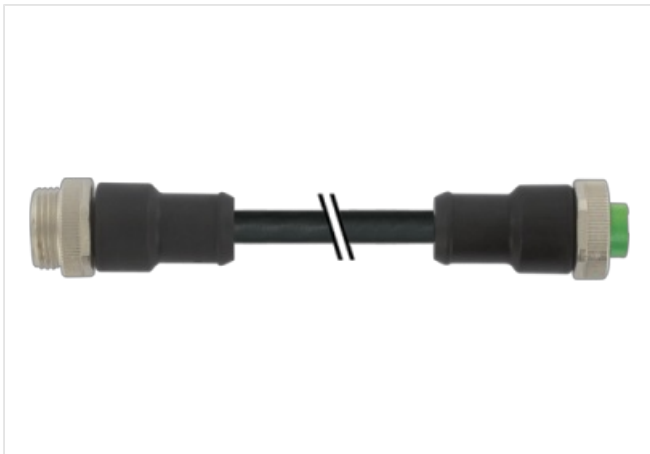

Mini (7/8) 4 pole, Male (Ext.) 0°/Female 0°

PUR 4x1.5 (4x16AWG) bk UL/CSA

Male straight – female straight

7/8" – 7/8", 4-pole

Power cable

USA

Further cable lengths on request.

Plastic housings with good resistance against chemicals and oils.

The resistance to aggressive media should be individually tested for your application. Further details on request.

[Link til produkt](#)

Illustrasjon

Produktet kan avvike fra bildet

Cable length 20 m

Side 1

Tightening torque 1,5 Nm
 Family construction form 7/8"
 Thread 7/8"
 Width across flats SW24

Side 2

Tightening torque 1,5 Nm
 Thread 7/8"

Handelsinformasjon

ECLASS-6.0 27279218
 ECLASS-7.0 27279218
 ECLASS-8.0 27279218
 ECLASS-9.0 27060311
 ECLASS-10.1 27060311
 ECLASS-11.1 27060311
 ECLASS-12.0 27060327
 ETIM-5.0 EC001855
 GTIN 4048879728645
 Pakkestørrelse 1
 Tolltariffnummer 85444290