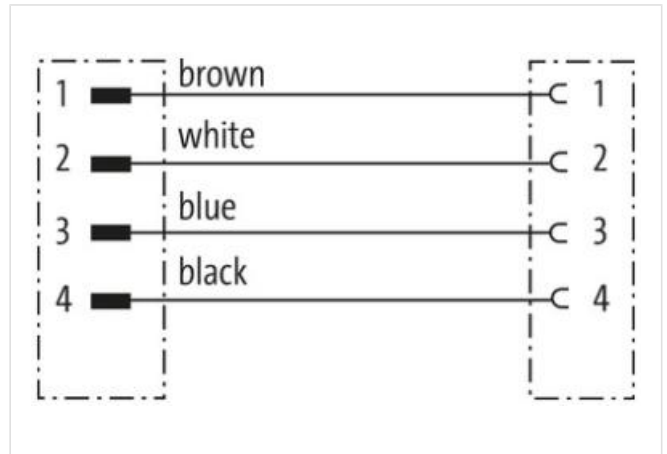

Mini (7/8) 4 pole, Male (Ext.) 0°/Female 0°

PUR 4x1.5 (4x16AWG) bk UL/CSA

Male straight – female straight

7/8" – 7/8", 4-pole

Power cable

USA

Further cable lengths on request.

Plastic housings with good resistance against chemicals and oils.

The resistance to aggressive media should be individually tested for your application. Further details on request.

[Link til produkt](#)

Illustrasjon

Produktet kan avvike fra bildet

Cable length 20 m

Side 1

Tightening torque 1,5 Nm
 Family construction form 7/8"
 Thread 7/8"
 Width across flats SW24

Side 2

Tightening torque 1,5 Nm
 Thread 7/8"

Handelsinformasjon

ECLASS-6.0 27279218
 ECLASS-7.0 27279218
 ECLASS-8.0 27279218
 ECLASS-9.0 27060311
 ECLASS-10.1 27060311
 ECLASS-11.1 27060311
 ECLASS-12.0 27060327
 ETIM-5.0 EC001855
 GTIN 4048879728645
 Pakkestørrelse 1
 Tolltariffnummer 85444290