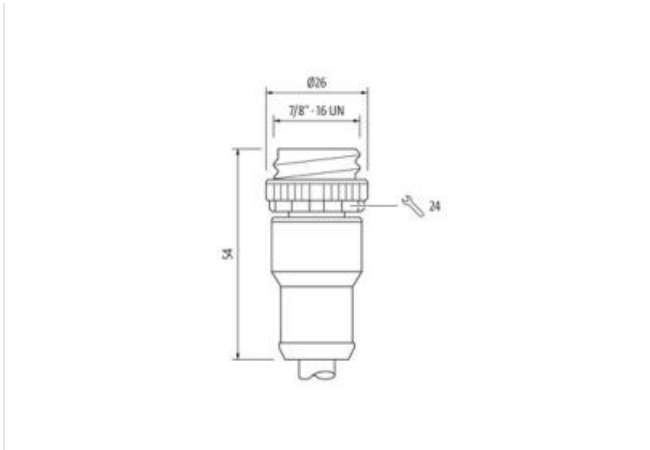

Mini (7/8) 4 pole, Male (Ext.) 0°/Female 0°

PUR 4x1.5 (4x16AWG) bk UL/CSA

Male straight – female straight

7/8" – 7/8", 4-pole

Power cable

USA

Further cable lengths on request.

Plastic housings with good resistance against chemicals and oils.

The resistance to aggressive media should be individually tested for your application. Further details on request.

[Link til produkt](#)

Illustrasjon

Produktet kan avvike fra bildet

Cable length 20 m

Side 1

Tightening torque 1,5 Nm
 Family construction form 7/8"
 Thread 7/8"
 Width across flats SW24

Side 2

Tightening torque 1,5 Nm
 Thread 7/8"

Handelsinformasjon

ECLASS-6.0 27279218
 ECLASS-7.0 27279218
 ECLASS-8.0 27279218
 ECLASS-9.0 27060311
 ECLASS-10.1 27060311
 ECLASS-11.1 27060311
 ECLASS-12.0 27060327
 ETIM-5.0 EC001855
 GTIN 4048879728645
 Pakkestørrelse 1
 Tolltariffnummer 85444290