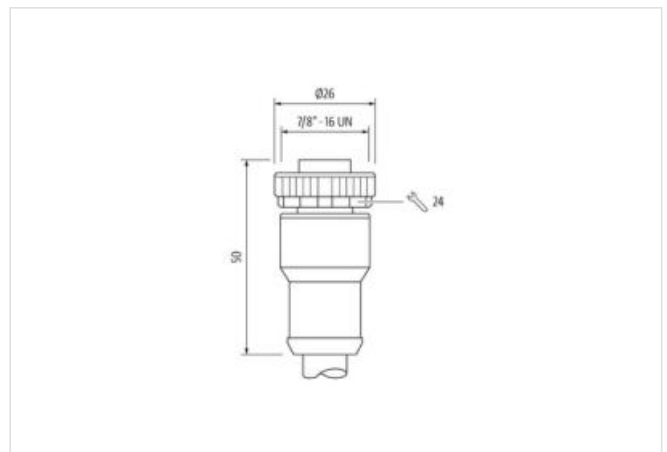

Mini (7/8) 4 pole, Male (Ext.) 0°/Female 0°

PUR 4x1.5 (4x16AWG) bk UL/CSA

Male straight – female straight

7/8" – 7/8", 4-pole

Power cable

USA

Further cable lengths on request.

Plastic housings with good resistance against chemicals and oils.

The resistance to aggressive media should be individually tested for your application. Further details on request.

[Link til produkt](#)

Illustrasjon

Produktet kan avvike fra bildet

Cable length 20 m

Side 1

Tightening torque 1,5 Nm
 Family construction form 7/8"
 Thread 7/8"
 Width across flats SW24

Side 2

Tightening torque 1,5 Nm
 Thread 7/8"

Handelsinformasjon

ECLASS-6.0 27279218
 ECLASS-7.0 27279218
 ECLASS-8.0 27279218
 ECLASS-9.0 27060311
 ECLASS-10.1 27060311
 ECLASS-11.1 27060311
 ECLASS-12.0 27060327
 ETIM-5.0 EC001855
 GTIN 4048879728645
 Pakkestørrelse 1
 Tolltariffnummer 85444290