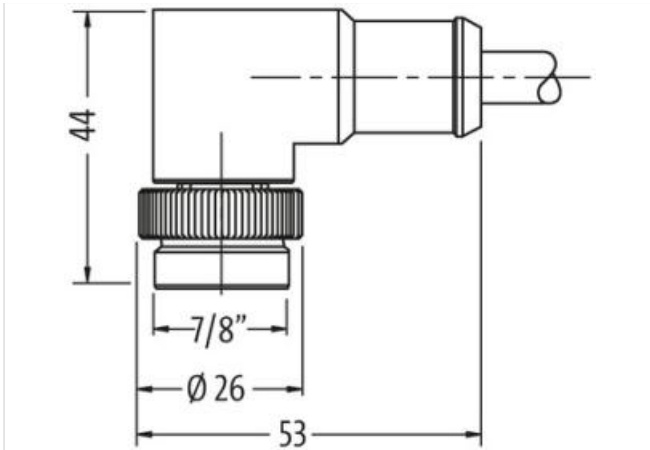

Mini (7/8) 3 pole, Male (Ext.) 90°/Female 90°

PUR 3x1.5 (3x16AWG) bk UL/CSA

Male 90° – female 90°

7/8" – 7/8", 3-pole

Power cable

USA

Further cable lengths on request.

Plastic housings with good resistance against chemicals and oils.

The resistance to aggressive media should be individually tested for your application. Further details on request.

[Link til produkt](#)

Illustrasjon

Produktet kan avvike fra bildet

Cable length 7,5 m

Side 1

Tightening torque 1,5 Nm

Family construction form 7/8"

Thread 7/8"

Width across flats SW24

Side 2

Tightening torque 1,5 Nm

Thread 7/8"

Handelsinformasjon