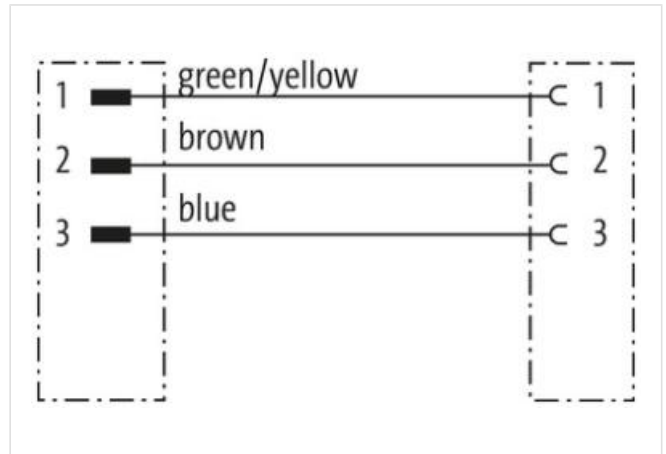

Mini (7/8) 3 pole, Male (Ext.) 90°/Female 90°

PUR 3x1.5 (3x16AWG) bk UL/CSA

Male 90° – female 90°

7/8" – 7/8", 3-pole

Power cable

USA

Further cable lengths on request.

Plastic housings with good resistance against chemicals and oils.

The resistance to aggressive media should be individually tested for your application. Further details on request.

[Link til produkt](#)

Illustrasjon

Produktet kan avvike fra bildet

Cable length 7,5 m

Side 1

Tightening torque 1,5 Nm

Family construction form 7/8"

Thread 7/8"

Width across flats SW24

Side 2

Tightening torque 1,5 Nm

Thread 7/8"

Handelsinformasjon