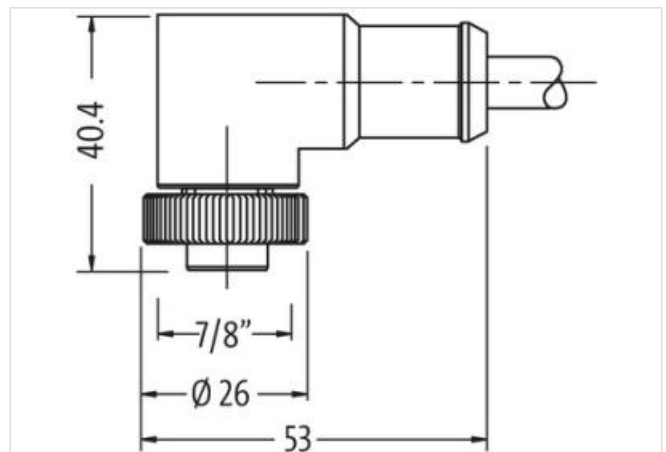

Mini (7/8) 3 pole, Male (Ext.) 90°/Female 90°

PUR 3x1.5 (3x16AWG) bk UL/CSA

Male 90° – female 90°

7/8" – 7/8", 3-pole

Power cable

USA

Further cable lengths on request.

Plastic housings with good resistance against chemicals and oils.

The resistance to aggressive media should be individually tested for your application. Further details on request.

[Link til produkt](#)

Illustrasjon

Produktet kan avvike fra bildet

Cable length 7,5 m

Side 1

Tightening torque 1,5 Nm

Family construction form 7/8"

Thread 7/8"

Width across flats SW24

Side 2

Tightening torque 1,5 Nm

Thread 7/8"

Handelsinformasjon