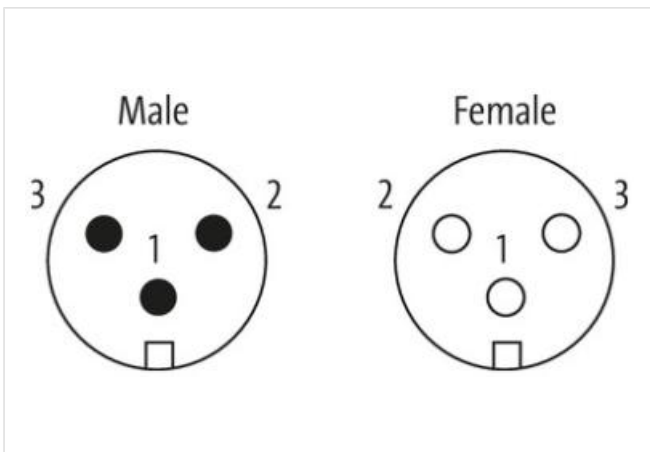

Mini (7/8) 3 pole, Male (Ext.) 90°/Female 90°

PUR 3x1.5 (3x16AWG) bk UL/CSA

Male 90° – female 90°

7/8" – 7/8", 3-pole

Power cable

USA

Further cable lengths on request.

Plastic housings with good resistance against chemicals and oils.

The resistance to aggressive media should be individually tested for your application. Further details on request.

[Link til produkt](#)

Illustrasjon

Produktet kan avvike fra bildet

Cable length 7,5 m

Side 1

Tightening torque 1,5 Nm

Family construction form 7/8"

Thread 7/8"

Width across flats SW24

Side 2

Tightening torque 1,5 Nm

Thread 7/8"

Handelsinformasjon