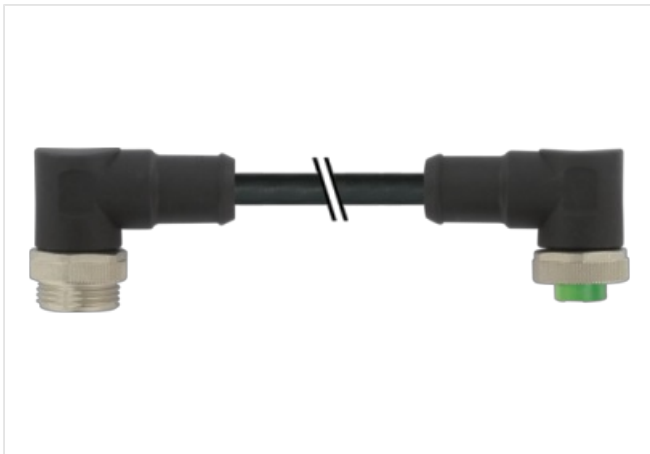

Mini (7/8) 3 pole, Male (Ext.) 90°/Female 90°

PUR 3x1.5 (3x16AWG) bk UL/CSA

Male 90° – female 90°

7/8" – 7/8", 3-pole

Power cable

USA

Further cable lengths on request.

Plastic housings with good resistance against chemicals and oils.

The resistance to aggressive media should be individually tested for your application. Further details on request.

[Link til produkt](#)

Illustrasjon

Produktet kan avvike fra bildet

Cable length 7,5 m

Side 1

Tightening torque 1,5 Nm

Family construction form 7/8"

Thread 7/8"

Width across flats SW24

Side 2

Tightening torque 1,5 Nm

Thread 7/8"

Handelsinformasjon